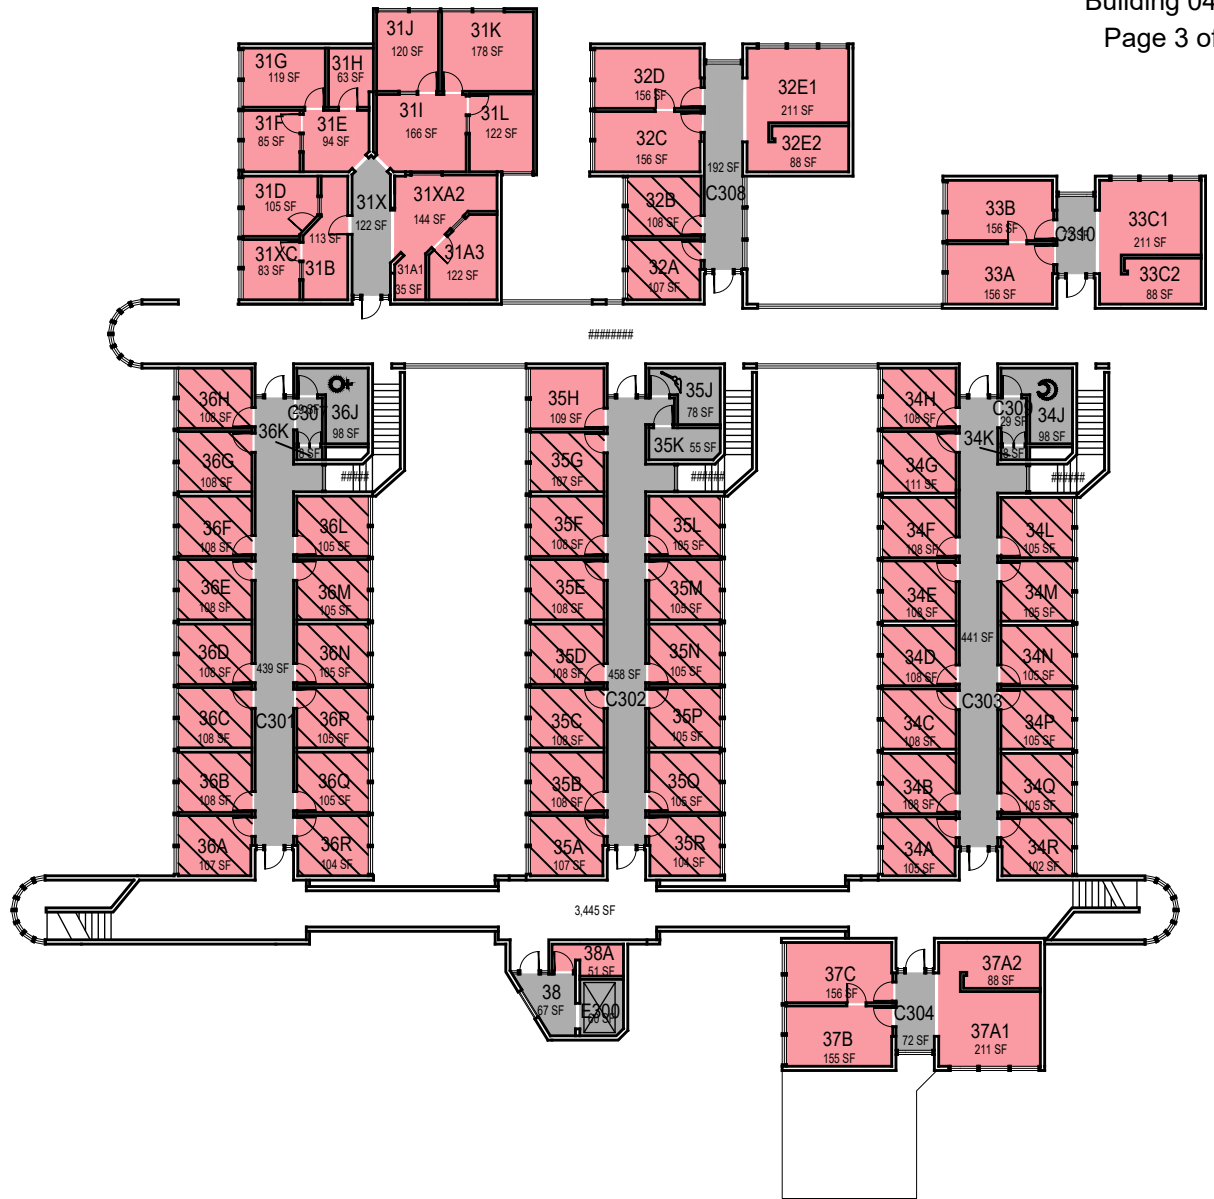

March 2022

1"=30'

Room Use

Faculty Offices North

Level 2

FACILITIES MANAGEMENT AND DEVELOPMENT

Space Data http://afd.calpoly.edu/facilities/spacefacility/space_data.asp

000 UNASSIGN	400 STUDY	800 HEALTH
100 CLASS	500 SPECIAL	900 RESIDENTIAL
200 LAB	600 GENERAL	
300 OFFICE	700 SUPPORT	

March 2022

1"=30'

Room Use

Faculty Offices North

Level 3

FACILITIES MANAGEMENT AND DEVELOPMENT

Space Data http://afd.calpoly.edu/facilities/spacefacility/space_data.asp

000 UNASSIGN	400 STUDY	800 HEALTH
100 CLASS	500 SPECIAL	900 RESIDENTIAL
200 LAB	600 GENERAL	
300 OFFICE	700 SUPPORT	

Room Use

March 2022

1"=30'