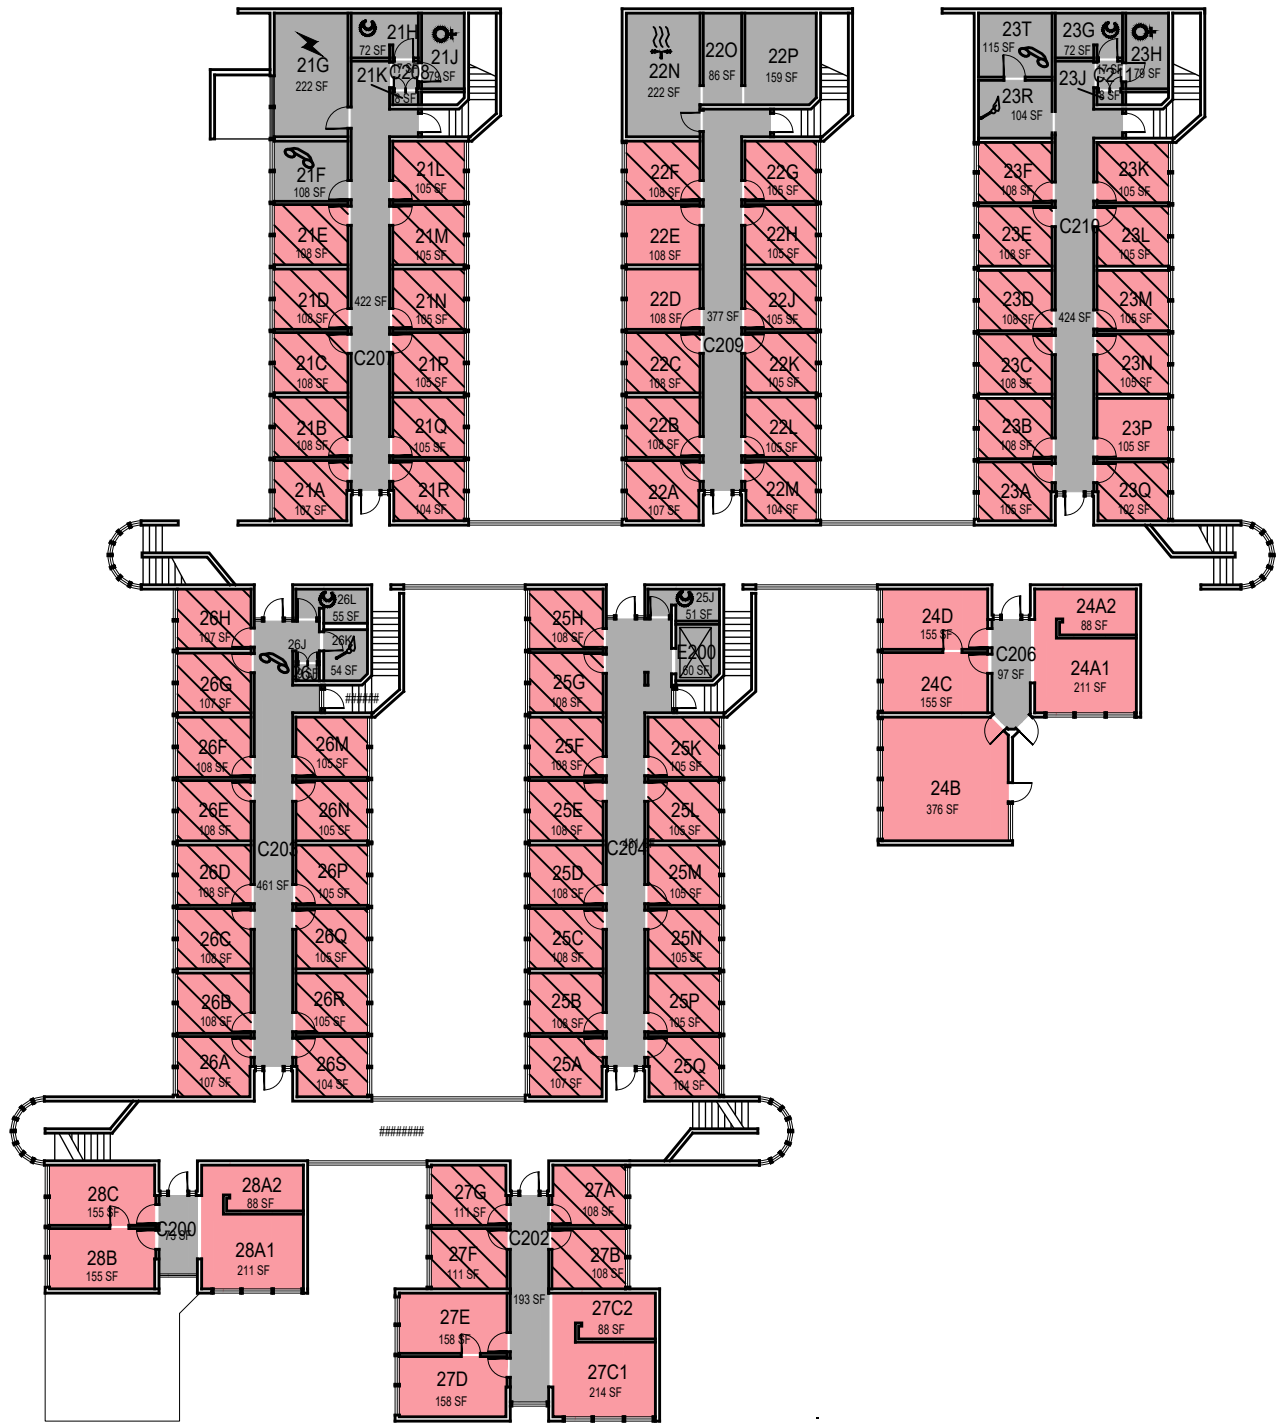

Faculty Offices North

Level 1

FACILITIES MANAGEMENT AND DEVELOPMENT

Space Data http://afd.calpoly.edu/facilities/spacefacility/space_data.asp

000 UNASSIGN	400 STUDY	800 HEALTH
100 CLASS	500 SPECIAL	900 RESIDENTIAL
200 LAB	600 GENERAL	
300 OFFICE	700 SUPPORT	

March 2022

1"=30'

Room Use

Faculty Offices North

Level 2

FACILITIES MANAGEMENT AND DEVELOPMENT

Space Data http://afd.calpoly.edu/facilities/spacefacility/space_data.asp

000 UNASSIGN	400 STUDY	800 HEALTH
100 CLASS	500 SPECIAL	900 RESIDENTIAL
200 LAB	600 GENERAL	
300 OFFICE	700 SUPPORT	

Room Use

March 2022

1"=30'